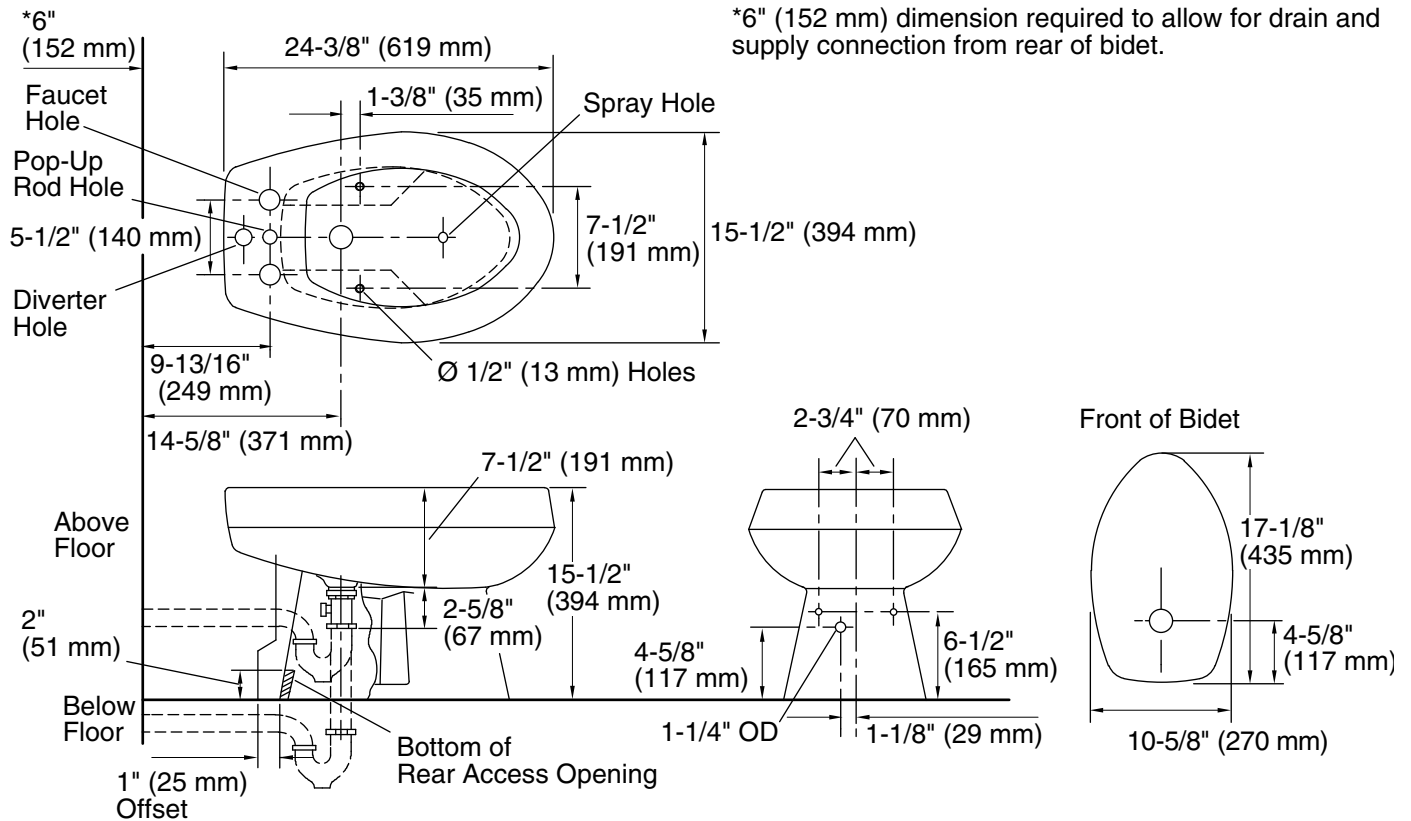

Features

- Drilled for fixture-mount bidet faucet and vacuum breaker.
- Front fill and vertical spray.

Material

- Vitreous china.

Installation

- Above- or below-floor rough-in.

Recommended Products/Accessories

Color	Code	Description
	0	White
	96	Biscuit
	NY	Dune
	95	Ice™ Grey
	G9	Sandbar
	45	Wild Rose™
	K4	Cashmere
	58	Thunder™ Grey
	7	Black Black™
	71	Seafoam Green
	89	Desert Bloom

Technical Information

All product dimensions are nominal.

Notes

Install this product according to the installation instructions.

Hot and cold supplies can be installed from the floor or the wall.